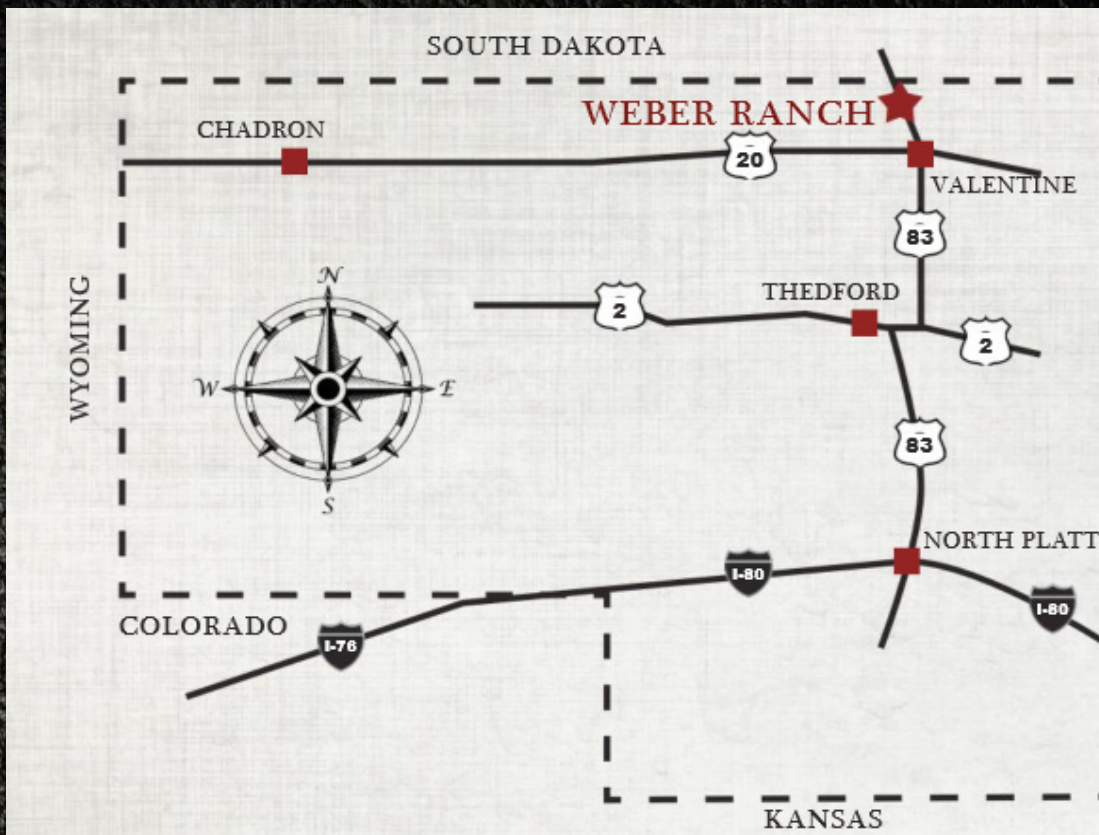

Weber Ranch
271 WEST RIDGE ROAD
VALENTINE, NEBRASKA 69201

Directions

The sale location for 2021 will be at the Weber Ranch located one mile north of Valentine on Highway 83. Take West Ridge Road at the end of the 3-Lane and go west 1/4 mile. The road to our facilities will be visible and marked sale day. GPS "271 West Ridge Road"

Host Hotels

Please refer to "Weber Performance Horse Sale" when booking. To ensure room availability, please try to book your room two weeks prior to sale day.